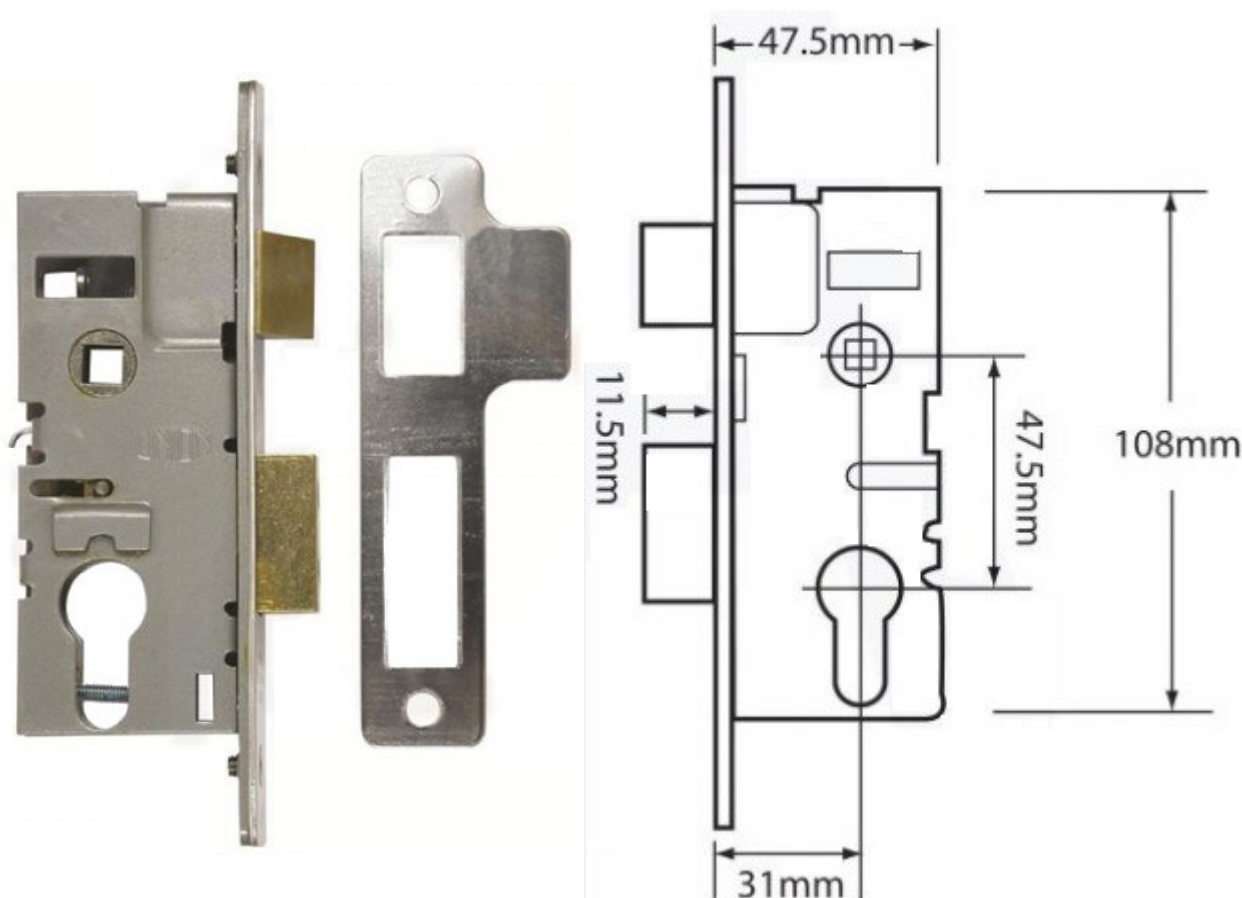

# Latch Lock, 48mm

### Technical Information

- \* Reversible latch bolt
- \* Euro Profile Sash Case
- \* Suitable for metal doors
- \* Suitable for use with unsprung lever handles
- \* Latch & Deadbolt
- \* Backset 30.5mm
- \* Centres 48mm

### Product Code

Item Number	Cylinder Type
B0501-48-Euro	Euro
B0501-48-Oval	Oval