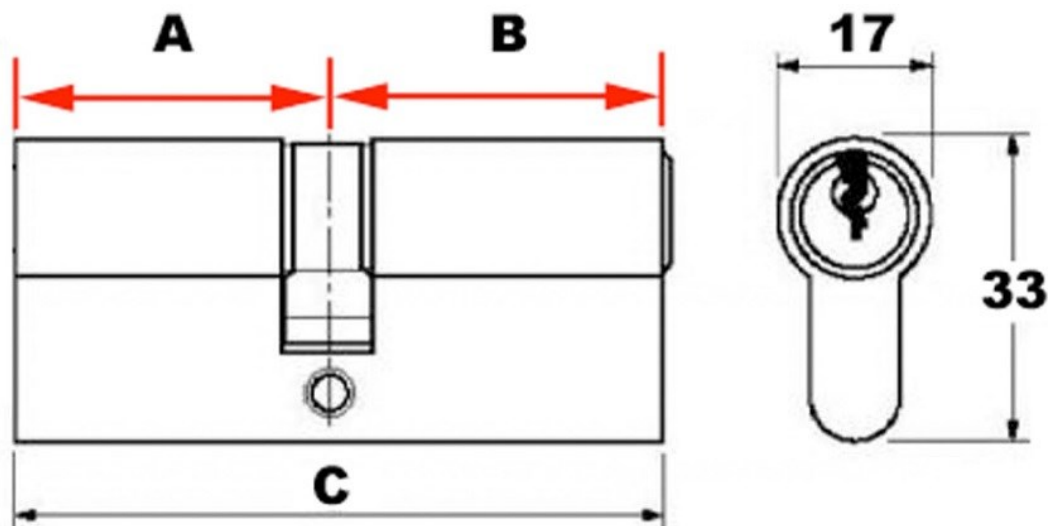

Technical Drawing

To determine size measure 'A' then 'B'
 Example A- 40mm, B- 45mm order 40/45 cylinder

Product Codes

Part No	Description	Finish
B2401-1*D-30/30N	Sirius Kitemarked Cyl, Double, 1*, 25-10-25	Nickel
B2401-1*D-55/45N	Sirius Kitemarked Cyl, Double, 1*, 50-10-40	Nickel