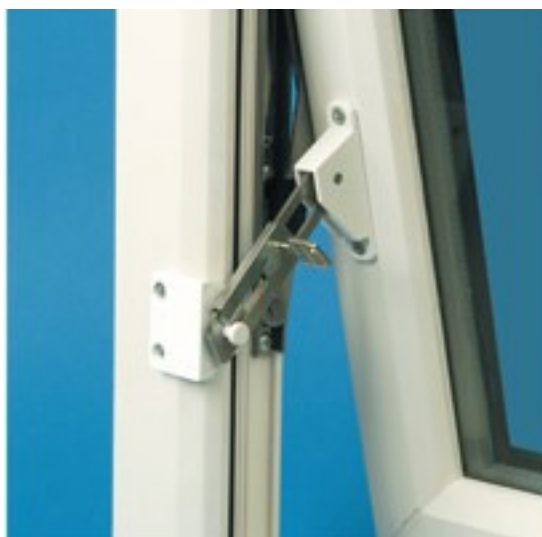

### Technical Information

- \* Automatic Locking
- \* Automatic engagement
- \* Dedicated key release
- \* Restricts sash to 100mm opening
- \* Surface fixing for new or retro mounting
- \* Suitable for all window styles: PVCu, Aluminium & Timber
- \* Conforms to BS EN 14351:2006 Clause 4.8
- \* Constructed from stainless steel and zinc alloy
- \* Available in White or Brown.
- \* Angle stud plates supplied separately