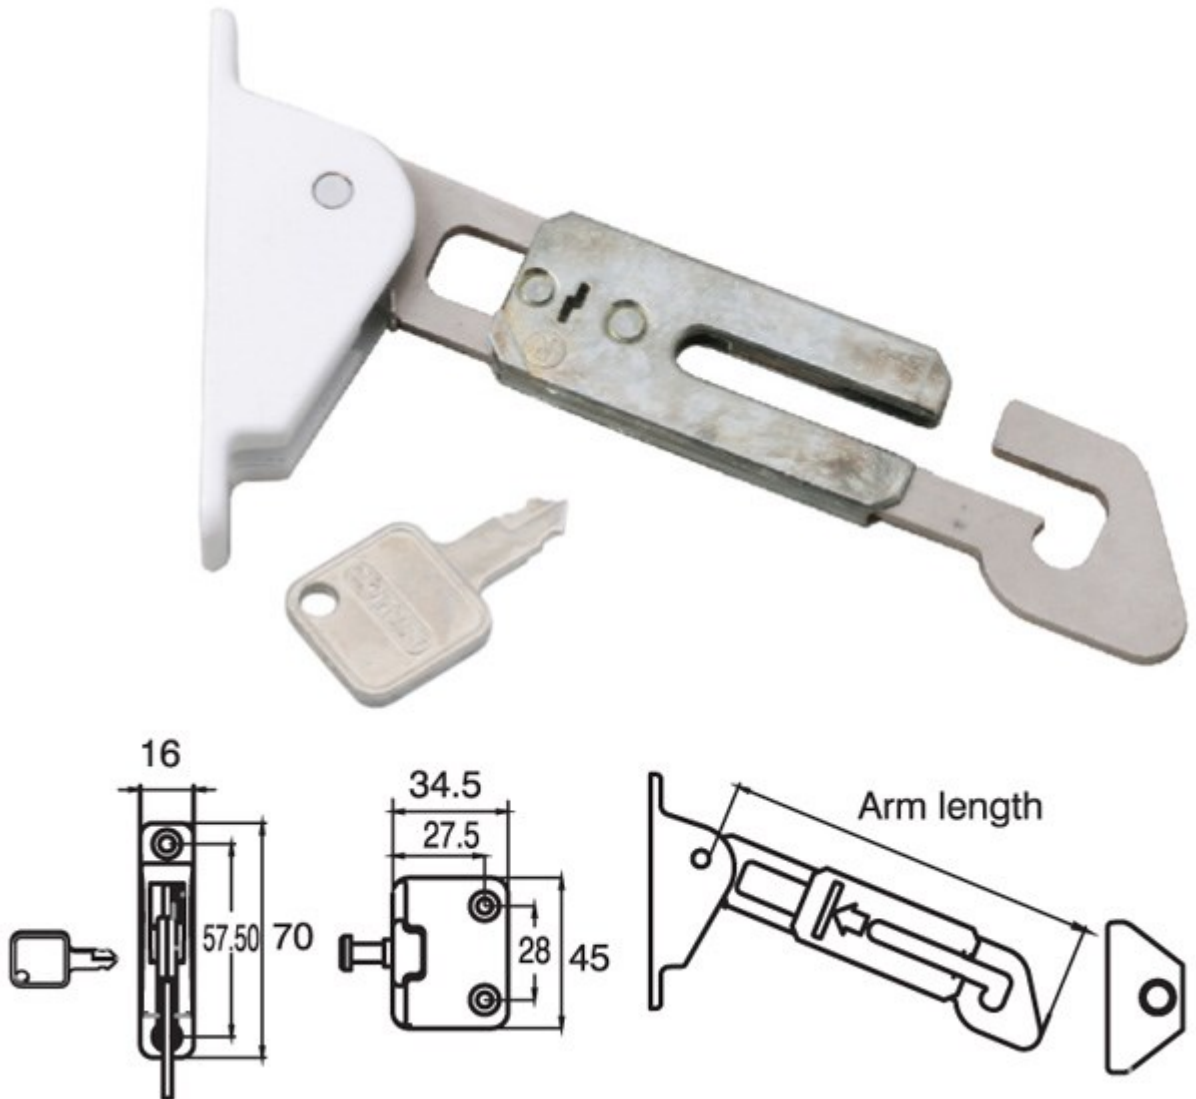

### Technical Information

- \* Automatic Locking
- \* Automatic engagement
- \* Dedicated key release
- \* Restricts sash to 100mm opening
- \* Surface fixing for new or retro mounting
- \* Suitable for all window styles: PVCu, Aluminium & Timber
- \* Conforms to BS EN 14351:2006 Clause 4.8
- \* Constructed from stainless steel and zinc alloy
- \* Available in White or Brown.
- \* Angle stud plates supplied separately

## Technical Drawing

### Product Codes

Res-Lock			
Part No	Hand	Finish	Size/mm
A6001-105-L	L/H	Silver	105mm
A6001-105-R	R/H	Silver	105mm
A6001-113-L	L/H	Silver	113mm
A6001-113-R	R/H	Silver	113mm
A6001-120-L	L/H	Silver	120mm
A6001-120-R	R/H	Silver	120mm