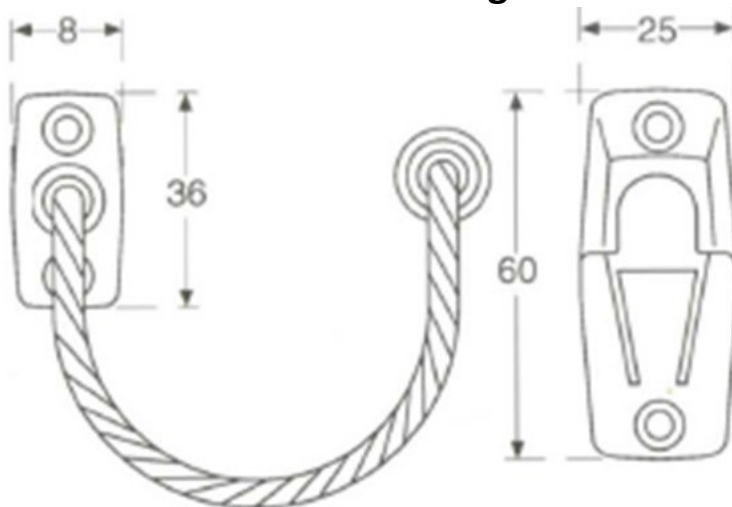

Features and Benefits

- * Polyester restrictor cord prevents the sash from being opened beyond the set distance
- * The restrictor cord is held in place by a spring loaded locking tongue, which may be released to allow the window to be opened freely.
- * On the inward-opening windows, the cord should be fixed to the frame and the locking plate to the window sash.

Technical Drawing

Product Codes

Nylon Cord Restrictor	
A6501-NY-WH	White
A6501-NY-BLK	Black

Box Qty—10pcs

Window & Door Accessories Ltd.

Richmond House, Newtown Avenue, Malahide Road Industrial Park, Dublin 17