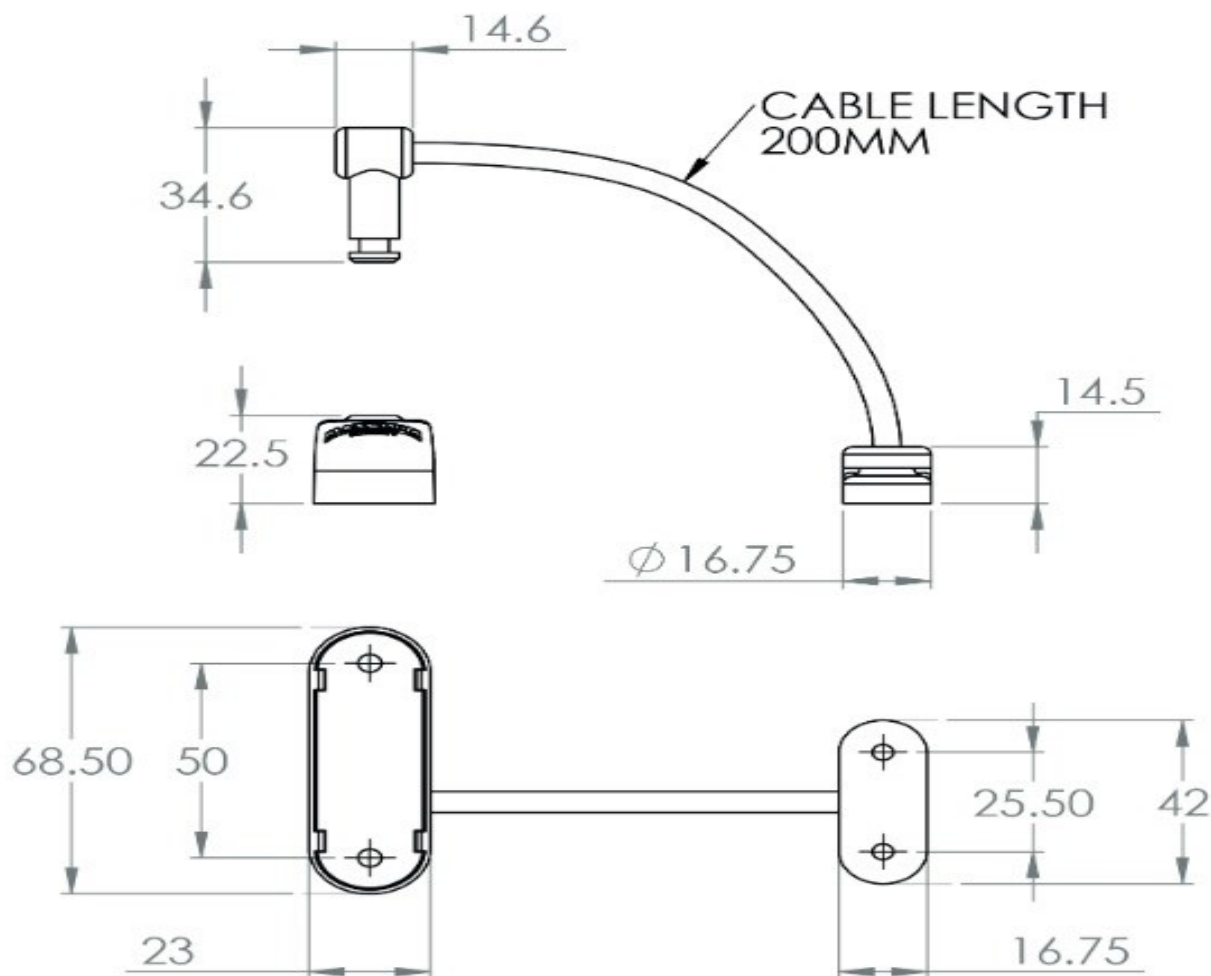

Technical Drawing

Product Codes

Product Code	Description
A6550-CAB-WW	Window Restrictor, Cable, Key Locking, White Body / White Cable
A6550-CAB-BB	Window Restrictor, Cable, Key Locking, Black Body / Black Cable
A6550-CAB-GB	Window Restrictor, Cable, Key Locking, Gold Body / Black Cable
A6550-CAB-BWB	Window Restrictor, Cable, Key Locking, Brown Body / Brown Cable
A6550-CAB-CB	Window Restrictor, Cable, Key Locking, Chrome Body / Black Cable
A6550-CAB-CCL	Window Restrictor, Cable, Key Locking, Chrome Body / Clear Cable