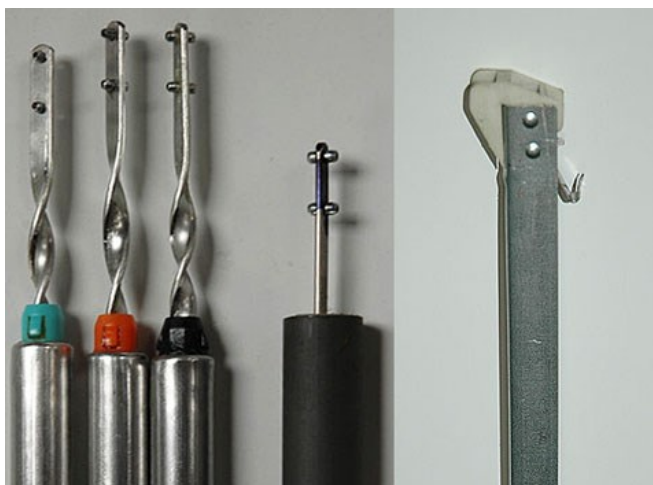

# Features and Benefits

**Folding Openers**

**Window Ventilators**

**Window Balances—Spring / Spiral**

**Up & Down Sliding Sash Hardware**

**Window & Door Accessories Ltd.**

Richmond House, Newtown Avenue, Malahide Road Industrial Park, Dublin 17