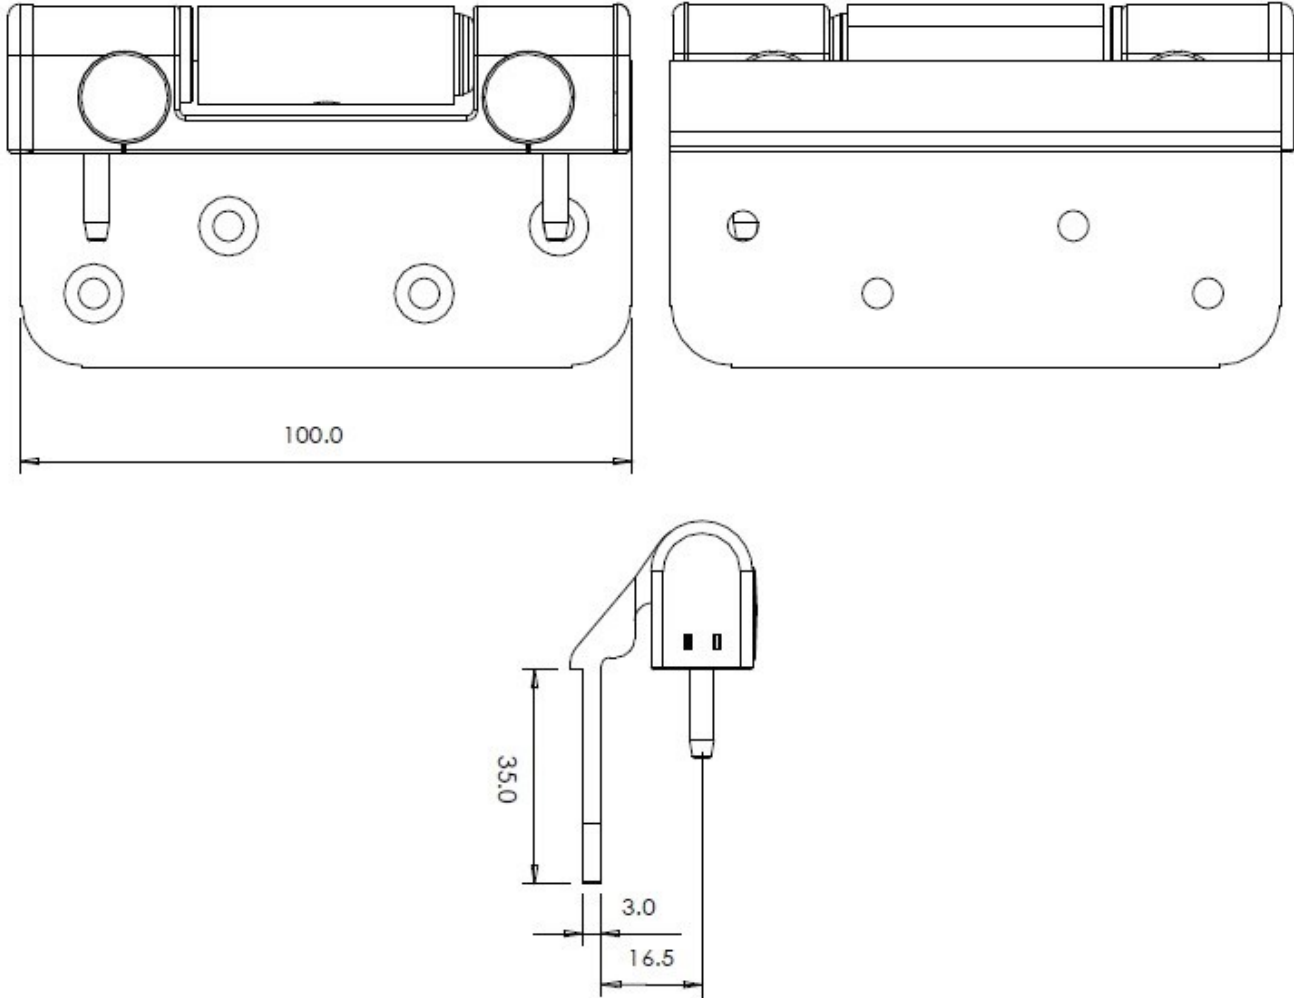

Technical Drawing

Product Codes

Product Code	Description	Finish
B4600-01-BRW	Challenger Door Hinge, Body	White
B4620-01-WH	Composite Hinge, Flag	White
B4620-01-BRW	Composite Hinge, Flag	Brown
B4620-01-CH	Composite Hinge, Flag	PVD Chrome
B4620-01-GLD	Composite Hinge, Flag	PVD Gold