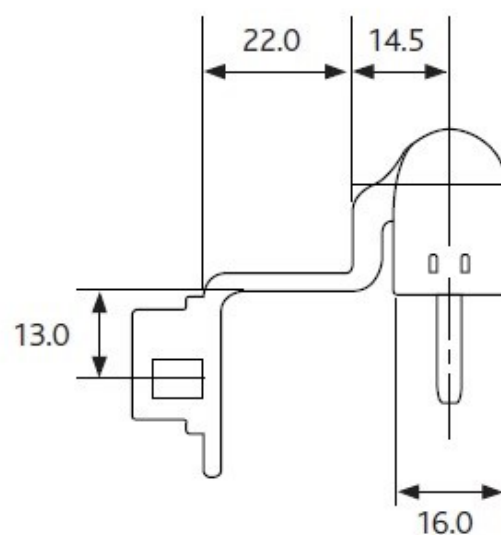

#### Adjustability

Lateral +2mm/-2mm, Height +3mm, Compression -0.5mm/+0.5mm

## Technical Drawing