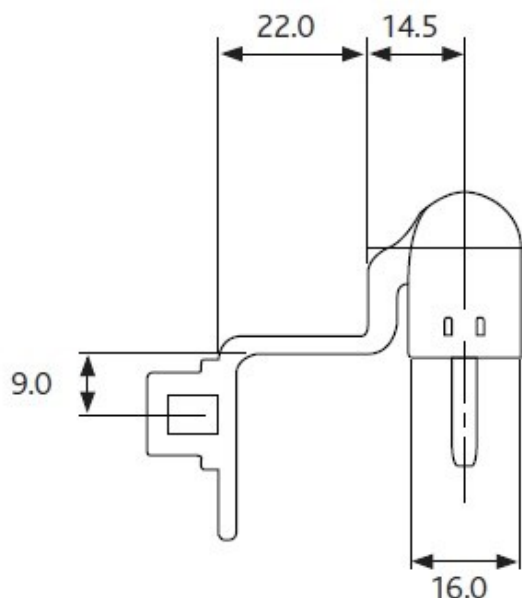

#### Adjustability

Lateral +2mm/-2mm, Height +3mm, Compression -0.5mm/+0.5mm

## Technical Drawing